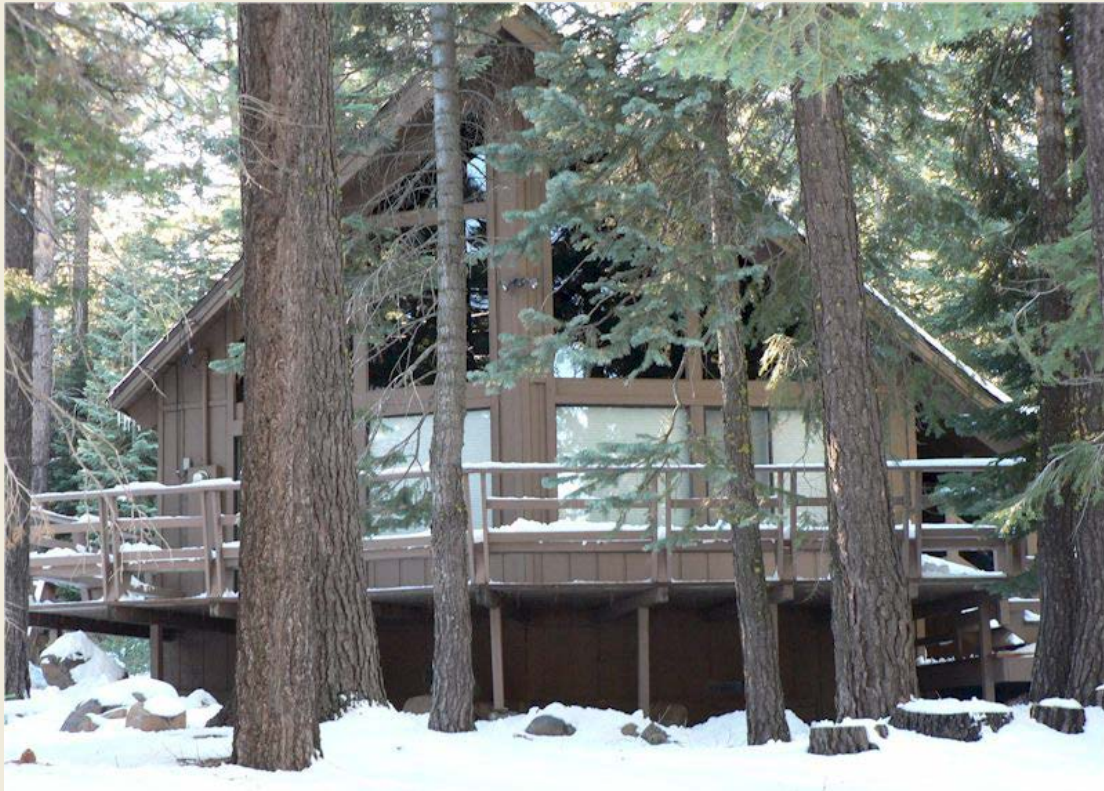

TRUCKEE CABIN RENTAL

13635 Swiss Lane
Truckee, CA
Call Sandy Troia 831.801.1807
www.13635swiss.com

\$150 per night

***Two night minimum**

***Non-refundable \$90 cleaning deposit**

- ❖ Located on Tahoe Donner Golf Course
- ❖ 3 Bedrooms plus Loft / 2 Full Baths
- ❖ Sleeps 12 Comfortably
- ❖ Fireplace/BBQ/Deck Patio
- ❖ 5 Minutes from Donner Lake
- ❖ 10 Minutes from the Truckee River
- ❖ Private Marina Club and Beach on Donner Lake
- ❖ Private Gym, Pools, Snow Play Area
- ❖ Cable TV and Internet